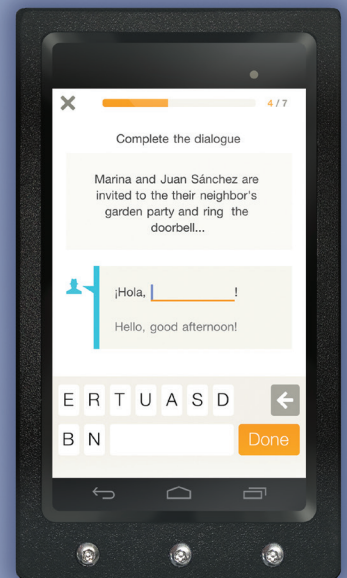

The critical need for education in corrections:

- Education Reduces Recidivism: Studies show a drop in recidivism of approximately 8% when inmates have access to education content.
- Education Aids in Employment: Employment after release is about 13 percent higher among prisoners who participate in either academic or vocational education programs than those who did not.
- Facility Budget Savings: Facilities save about 1 million dollars annually for every 30 inmates who do not return to incarceration.
- Return on investment: Education programs are cost effective, with a $1 investment in education reducing incarceration costs by $4 to $5 during the first three years post-release.