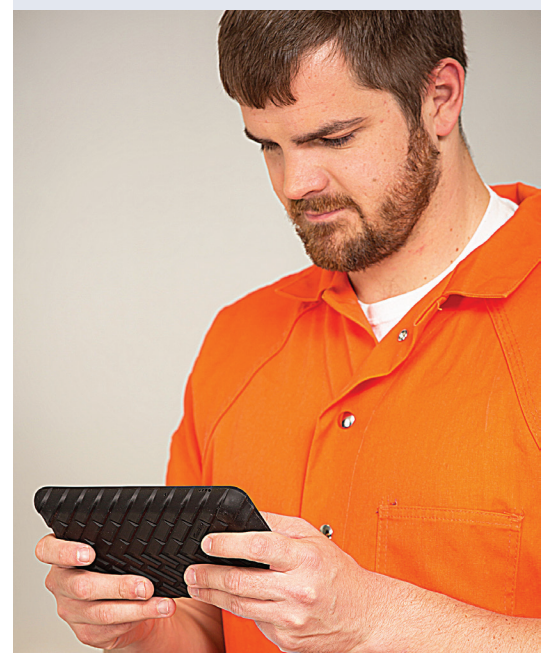

TELMATE TABLET

The Telmate Tablet is a secure, wireless device specifically designed for correctional facilities that transforms the way inmates spend their time and helps improve public safety.

The tablet allows inmates to communicate with their friends and family using the modern methods they're familiar with, including secured messaging, wall posts, photo sharing and video messages, all at no cost to the general public. But the tablet is more than a 21st century communication device. It offers inmates the opportunity for self-improvement and personal development and a chance to use their time for something constructive. And the controlled environment monitors inmate behavior further enhancing security and control.

The tablet's customizable platform offers inmate development and growth opportunities through a suite of services, including:

- 
Continuing Education & GED Content
- 
Job & Life Skills Training
- 
Legal Research
- 
Drug & Alcohol Counseling
- 
News
- 
Spiritual Guidance
- 
Library of eBooks
- 
Language Training
- 
Secure Web Browsing
- 
Music & Entertainment

Increasing connections between inmates and their support network reduces recidivism, helping inmates to both get out and stay out.

TELMATE TABLET

The Telmate Tablet: A "Day in the Life".

The Telmate Tablet instantly transforms an inmate's day from "wasted time" to "productive time." From spiritual content to communications with friends and family to self improvement opportunities like drug and alcohol counseling, the Telmate Tablet puts a world of opportunity into an inmate's hands.